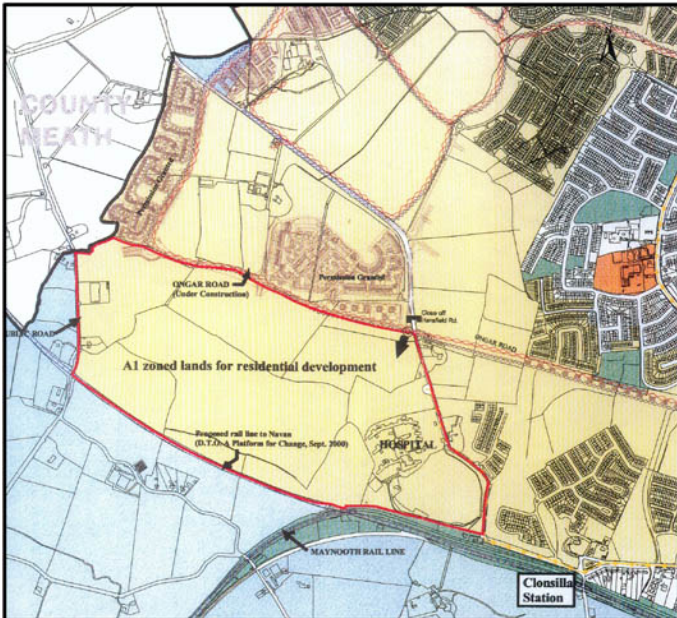

PROPOSED SDZ at HANSFIELD,
BLANCHARDSTOWN

DESIGNATED AREA

Date: May 2001

Orig. No. SDZ-1

O.S. Sheets No. 3128D & 3129C